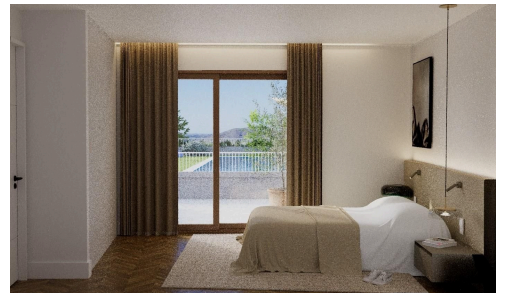

DL-559-2BED

2 BEDROOM APARTMENTS IN HONDON DE LAS NIEVES €205,000

📍 Elche, Alicante

LUXURY 2 & 3 BEDROOM, 2 BATHROOM APARTMENTS

BREATHTAKING VIEWS

COMMUNAL POOL

BEAUTIFUL GARDENS

TERRACES

LIFT

Bedrooms

Bathrooms

David Lloyd
Signature
HOMES