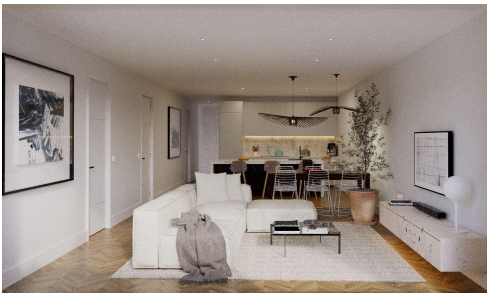

DL-559-2BED

2 BEDROOM APARTMENTS IN HONDON DE LAS NIEVES €205,000

📍 Elche, Alicante

LUXURY 2 & 3 BEDROOM, 2 BATHROOM APARTMENTS

BREATHTAKING VIEWS

COMMUNAL POOL

BEAUTIFUL GARDENS

TERRACES